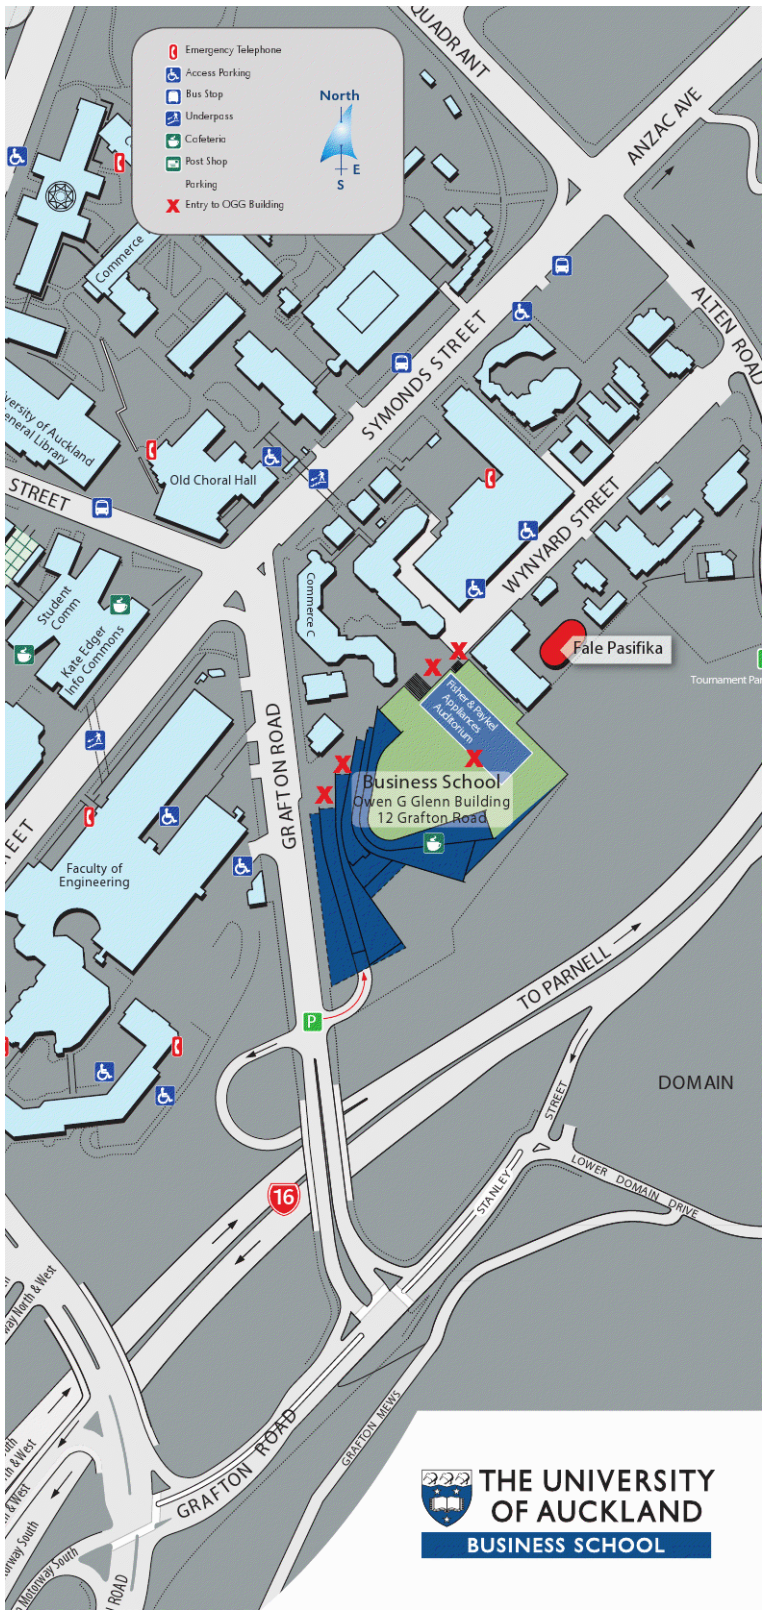

- Emergency Telephone
- Access Parking
- Bus Stop
- Underpass
- Cafeteria
- Post Shop
- Parking
- Entry to OGG Building

North

Business School
Owen G Glenn Building
12 Grafton Road

Fale Pasifika